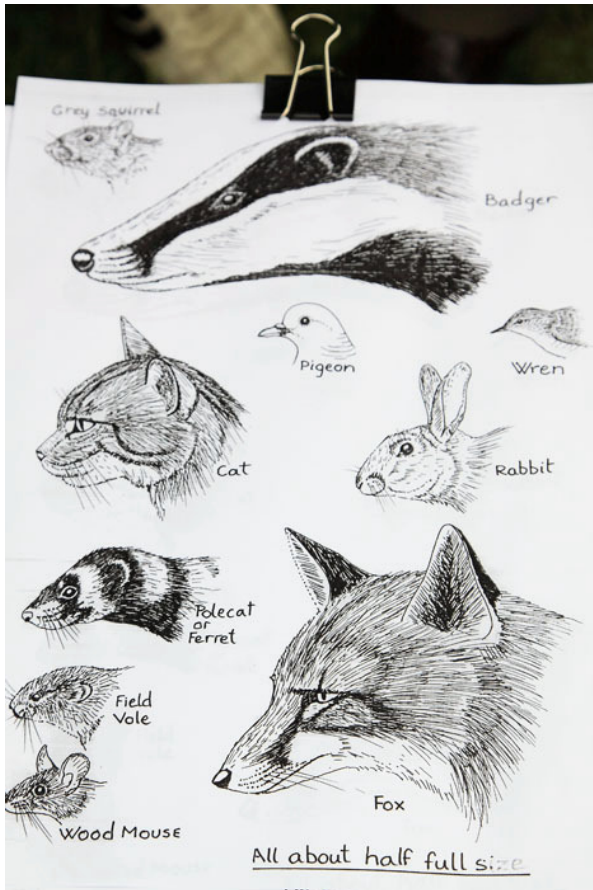

## Friends of Naphill Common at the Naphill Village Fete - 2010

There was a very good turn out at the annual fete this year with a lot of interest in our exhibit. This was mostly due to the quiz for children which asked them to identify skulls.

Display at back of stand - Photo by David Greenwood

Interest being shown by children - Photo by Kevin Bennett

Can you match these skulls with the animals below? - Photo by David Greenwood

Photo by David Greenwood

Ben & Joshua identifying skulls - Photo by Kevin Bennett

Children completing the questionnaire - Photo by David Greenwood